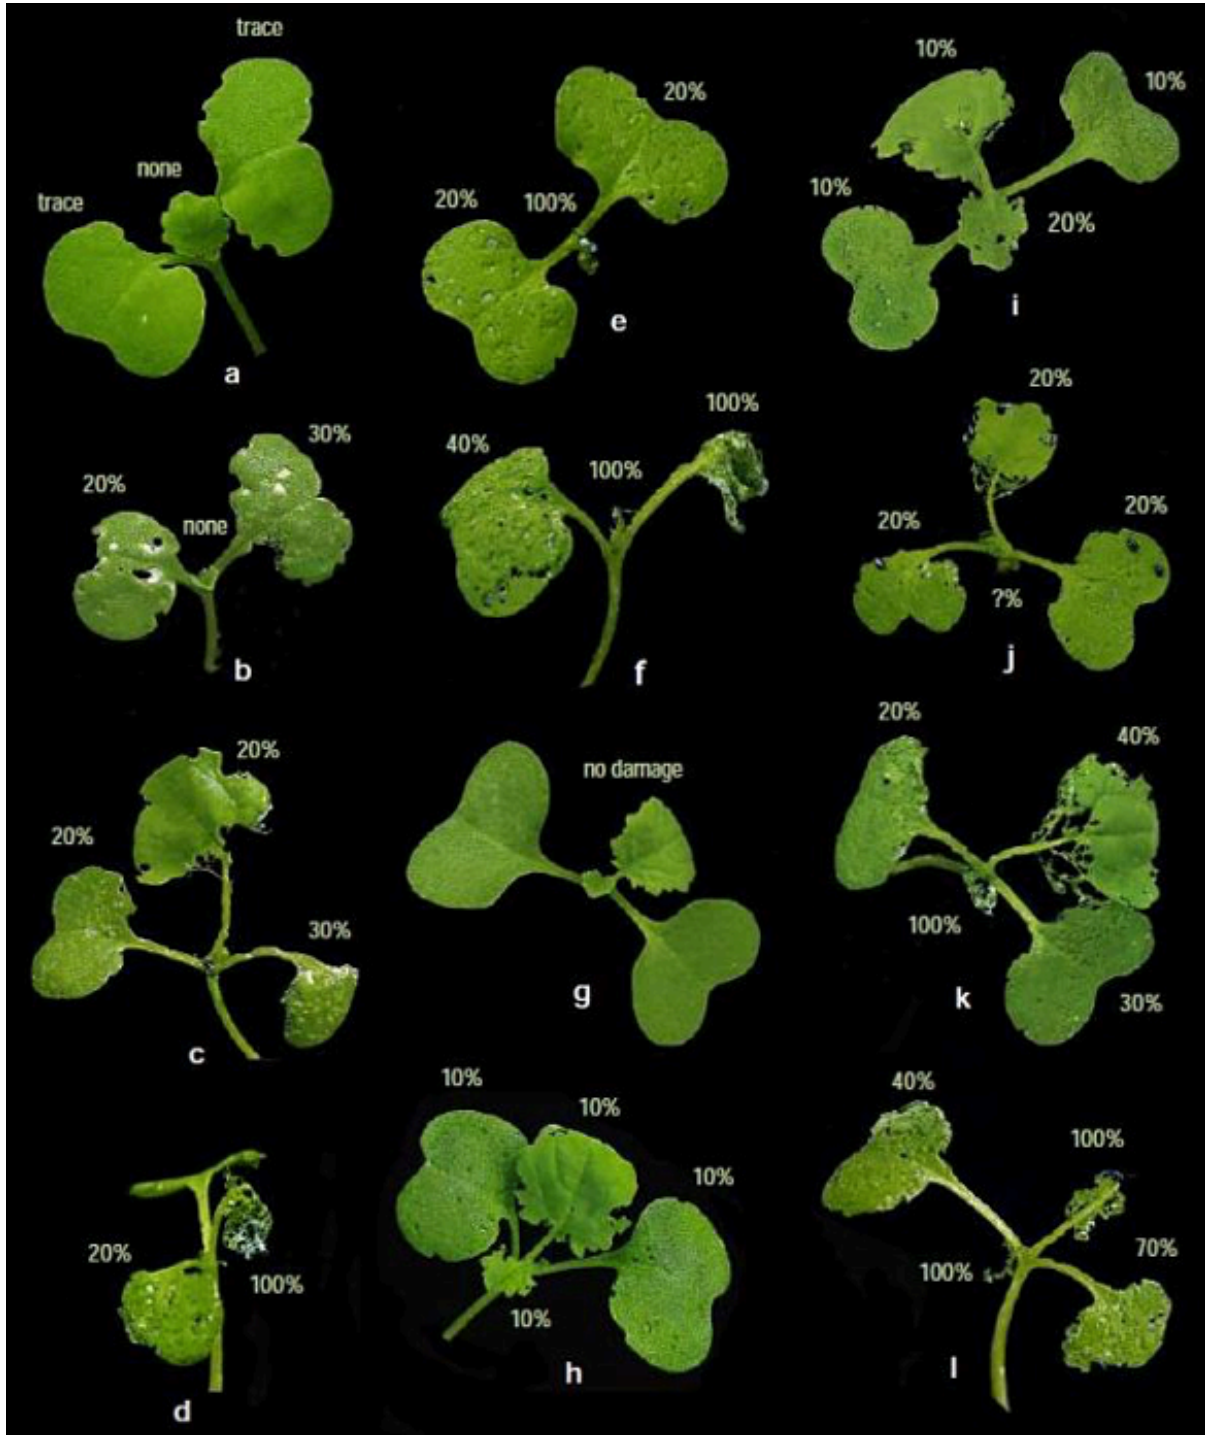

season threats.

Protecting your investment in the ground is more important than ever, especially when plants are young and most vulnerable to threats. Get in touch with Justin and Courtney about how they can help protect your crop through our Crop Management Programs for #Scout18.